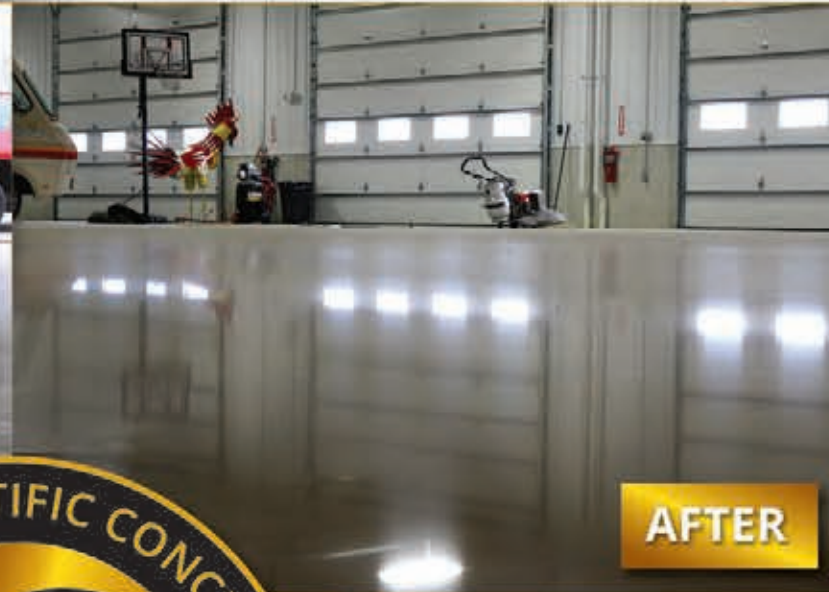

SMART • SAFE • SUSTAINABLE • SIMPLE • SCIENTIFIC

BEFORE

AFTER

Guaranteed Floor Hardening Chemical Reaction

No money or time wasted with high pH, Free Lime dependent products

Simple Process to Teach Your Team to Produce Consistent Results

Our patented system is built on repeatable scientific methods and measurements, not chasing scratches

Reach Maximum Refinement Faster and Easier While Creating Superior Floors That Outlast ALL the Competition

Lower labor and inventory costs, raise profits, and build your reputation on long lasting, high performance floors

Protect Your Employees While Avoiding OSHA's Silicosis Fines

Our dustless refinement process is performed wet to maintain clean air and a safe jobsite

No Surprises, Always Predictable Results

No reactive metals that cause unexpected yellowing or whitening, saving you from redundant, profit-sucking labor

Free Hands-On Training and Business Development Support*

Create long lasting floors and relationships while partnering with industry professionals whose success comes from your success